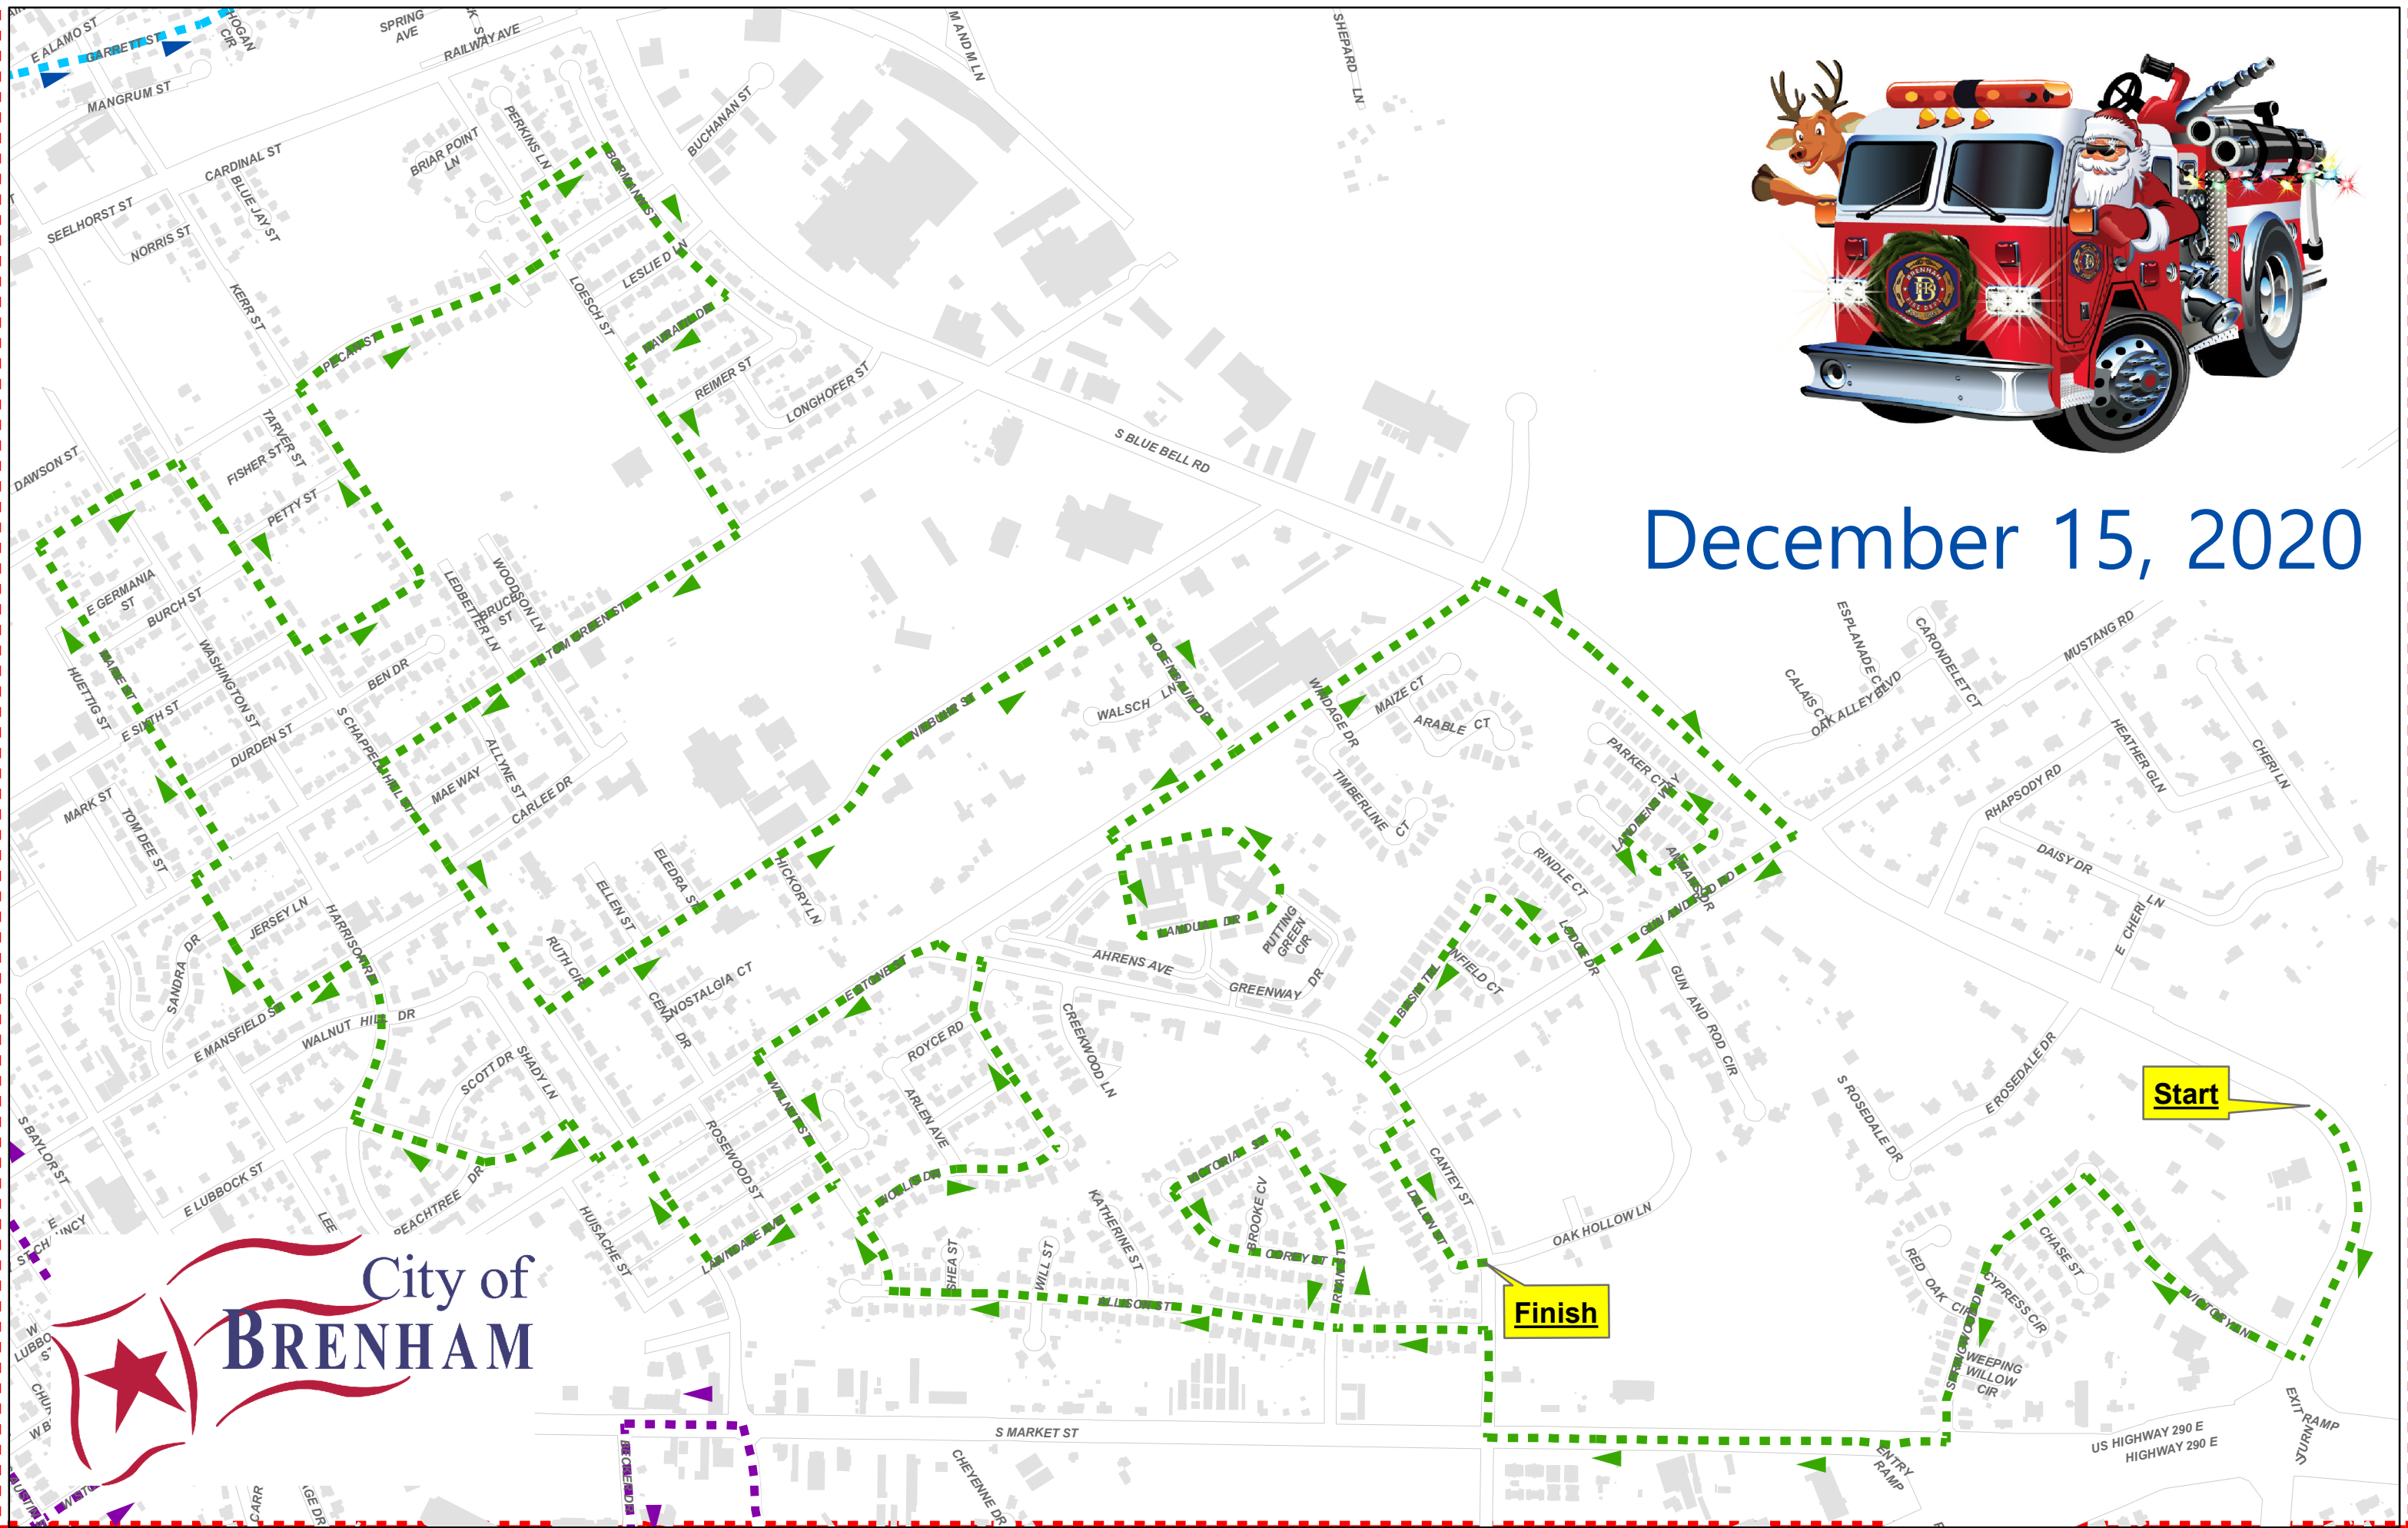

December 15, 2020

Start

Finish

City of
BRENHAM

US HIGHWAY 290 E
HIGHWAY 290 E